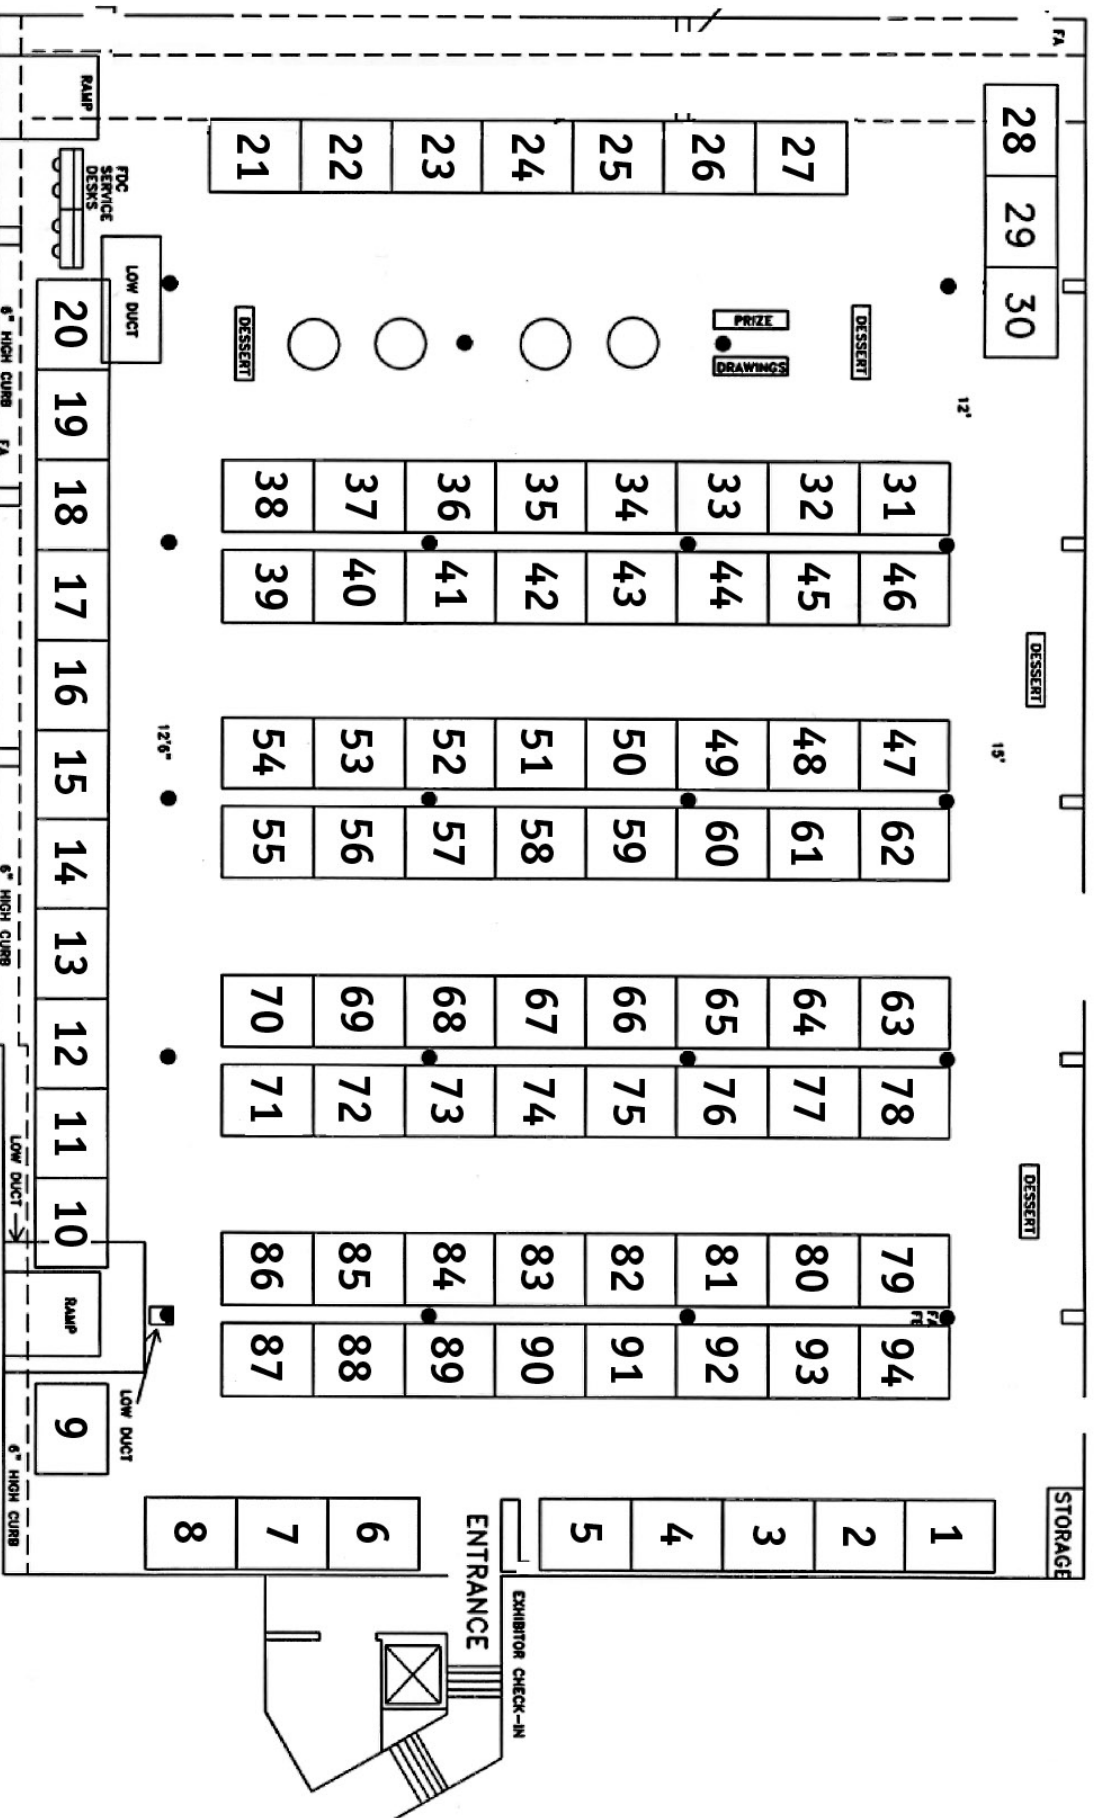

DRJ's Fall World 2004

September 19-22, 2004

Exhibit Hall Layout

Sheraton Harbor Island